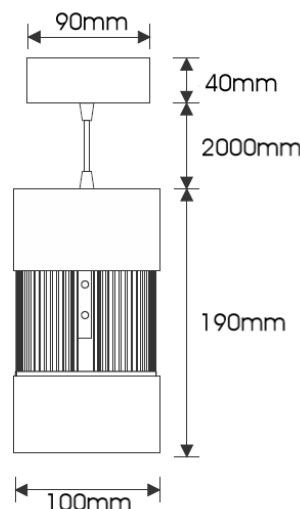

Moodspot TW2000 Pendant

Technical specifications

LED	Colour temperature:	4000K~1400K (Default setting) 5500K~1400K (User setting)
	Colour rendering:	Ra > 90 / R9 > 90 (CCT @ 3000K)
	Colour variation:	3 MacAdam Elipse
	Lumen output:	2000 lumen (3000K)
	Dimming range:	Smooth dimming to 0%
	User-mode:	CCT-tuning and Warm dimming
	Efficiency:	>90%
Power	Power supply:	48VDC IZI-Link
	Current:	750mA
	Consumption:	34 Watt
Miscellaneous	Material:	Aluminum (lens: PMMA)
	Lifespan:	> 40.000 hours L80 [10K]
	Lenses:	13° / 20° / 35° / 45°
	Weight:	1200 grams
	IP-Rating:	IP20
	Connection:	WAGO 770-252 / Winsta MIDI / 2-pole
	Pendant cord:	2-pole & integrated steel rope
	Pendant cord length:	2000mm (different length on request)
Accessories	Accessories:	Snout / Honeycomb / Barndoors
	Connectors:	WAGO male & female / T-block
Version	Flange:	Black finish
Control	Driver:	Built-in IZI-link driver
	Control:	IZI-link system

Dimensions

Overall dimensions: 100 x 190mm

Pendant cord: 2000mm*

Ceiling plate: 90 x 40mm

*Other lengths are available on request

Photometric data

Polar chart 13° optic

Polar chart 20° optic

Polar chart 35° optic

Polar chart 45° optic

Black body locus

Order code

Lenses

Lens 13°
Lens 20°
Lens 35°
Lens 45°

Black finish

MO.PW2.P.B.13
MO.PW2.P.B.20
MO.PW2.P.B.35
MO.PW2.P.B.45