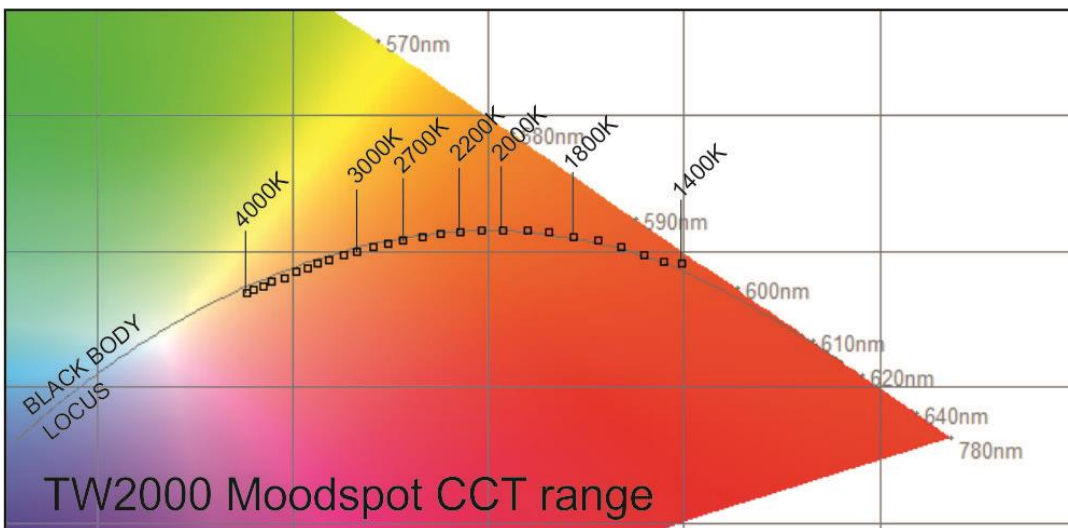

Black body locus

Order code

Lenses

Lens 13°
Lens 20°
Lens 35°
Lens 45°

Black finish

MO.PW2.P.B.13
MO.PW2.P.B.20
MO.PW2.P.B.35
MO.PW2.P.B.45

Accessories

Snout
Honeycomb
Barndoors
WAGO female
WAGO male
T-block + male & female
connector
H-block + male &
female connector

HOU.MO.SN.BL
MO2.HC
MO2.BD
MO2.CON1
MO2.CON5
MO2.CON2
MO2.CON4