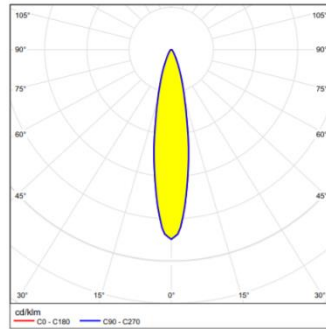

Dimensions

Overall dimensions: 100 x 190mm

Pendant cord: 2000mm*

Ceiling plate: 90 x 40mm

*Other lengths are available on request

Photometric data

Polar chart 13° optic

Polar chart 20° optic

Polar chart 35° optic

Polar chart 45° optic

Black body locus

Order code

Lenses

Lens 13°
Lens 20°
Lens 35°
Lens 45°

Black finish

MO.PW2.P.B.13
MO.PW2.P.B.20
MO.PW2.P.B.35
MO.PW2.P.B.45