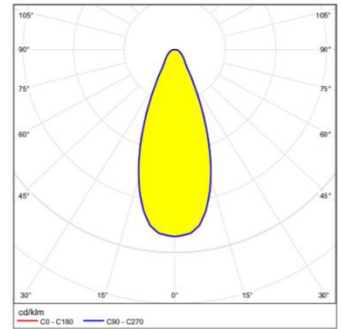

Dimensions

Overall dimensions: 100 x 190mm

Pendant cord: 2000mm*

Ceiling plate: 90 x 40mm

*Other lengths are available on request

Photometric data

Polar chart 13° optic

Polar chart 20° optic

Polar chart 35° optic

Polar chart 45° optic

Black body locus

Order code

Lenses

Lens 13°
Lens 20°
Lens 35°
Lens 45°

Black finish

MO.PW2.P.B.13
MO.PW2.P.B.20
MO.PW2.P.B.35
MO.PW2.P.B.45