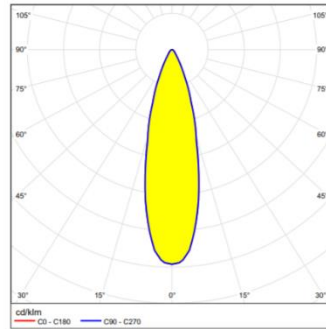

Dimensions

Overall dimensions: 100 x 190mm

Pendant cord: 2000mm*

Ceiling plate: 90 x 40mm

*Other lengths are available on request

Photometric data

Polar chart 13° optic

Polar chart 20° optic

Polar chart 35° optic

Polar chart 45° optic

Black body locus

Order code

Lenses

Lens 13°
Lens 20°
Lens 35°
Lens 45°

Black finish

MO.PW2.P.B.13
MO.PW2.P.B.20
MO.PW2.P.B.35
MO.PW2.P.B.45