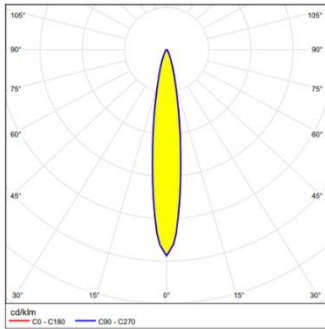

Dimensions

Overall dimensions: 100 x 190mm

Pendant cord: 2000mm*

Ceiling plate: 90 x 40mm

*Other lengths are available on request

Photometric data

Polar chart 13° optic

Polar chart 20° optic

Polar chart 35° optic

Polar chart 45° optic

Black body locus

Order code

Lenses

Lens 13°
Lens 20°
Lens 35°
Lens 45°

Black finish

MO.PW2.P.B.13
MO.PW2.P.B.20
MO.PW2.P.B.35
MO.PW2.P.B.45