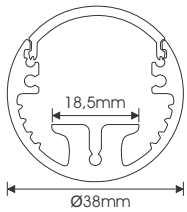

# 38mm Profile

## Dimensions

### Profile

Material:  
Material finish:  
Maximum length:

Aluminium  
Aluminium Anodised  
6000mm

### Cover

Versions:  
Material:  
Material finish:  
Maximum length:

Round / Flat  
PMMA  
Opal / Frost  
3000mm